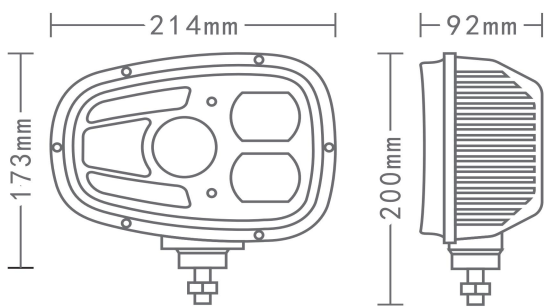

NW-HL

NW-HL, newest LED combination headlight takes traditional halogen headlight to a whole new level. Combining high beam, low beam, turning light, position light with R112, R6 and R7 certifications

High beam and low beam together, more suitable for driving

DOT and E-mark approval

FLOOD

SPOT

CODE	Spec
High beam	66W(3 x22W LED),1500lm
Low beam	22W(1 x22W LED),850lm
Turning light	8W(8 x1W LED)
Position light	1.6W(8 x0.2W LED)
Waterproof	IP67, IP69K
Voltage	10-30V
Dimension	214 x92 x173mm
Working temperature	-40-85°C