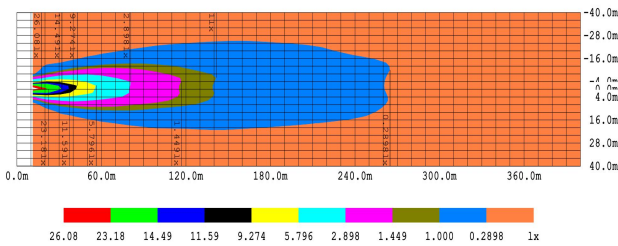

NW-HL

NW-HL, newest LED combination headlight takes traditional halogen headlight to a whole new level. Combining high beam, low beam, turning light, position light with R112, R6 and R7 certifications

High beam and low beam together, more suitable for driving

DOT and E-mark approval

FLOOD

SPOT

CODE	Spec
High beam	66W(3 x22W LED),1500lm
Low beam	22W(1 x22W LED),850lm
Turning light	8W(8 x1W LED)
Position light	1.6W(8 x0.2W LED)
Waterproof	IP67, IP69K
Voltage	10-30V
Dimension	214 x92 x173mm
Working temperature	-40-85°C