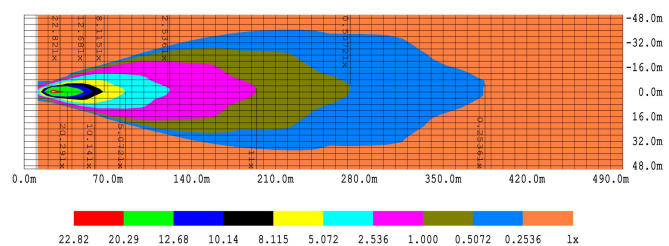

NW-HL

NW-HL, newest LED combination headlight takes traditional halogen headlight to a whole new level. Combining high beam, low beam, turning light, position light with R112, R6 and R7 certifications

High beam and low beam together, more suitable for driving

DOT and E-mark approval

FLOOD

SPOT

CODE	Spec
High beam	66W(3 x22W LED),1500lm
Low beam	22W(1 x22W LED),850lm
Turning light	8W(8 x1W LED)
Position light	1.6W(8 x0.2W LED)
Waterproof	IP67, IP69K
Voltage	10-30V
Dimension	214 x92 x173mm
Working temperature	-40-85°C